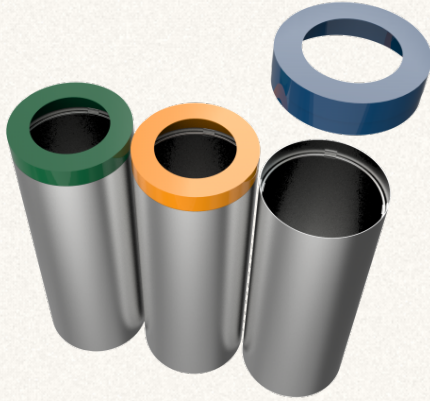

§ N° 1020

STELLA SST round recycle bins made of stainless steel

§ MATERIAL	Stainless Steel
§ LINE	STELLA
§ SETTING	Indoor use · All-weather outdoor
§ CAPACITIES	35L · 60L · 100L
§ CUSTOM	Capacity · Bin count · Labeling

§ STANDARD	Inner rings for trash bags	Removable lid

§ OPTIONAL	Flippable lid	Internal bin linking

§ DIMENSIONS

3x35L: 78 × 26 × 75 cm

3x60L: 93 × 32 × 83 cm

3x100L: 120 × 40 × 90 cm

§ N° 5774