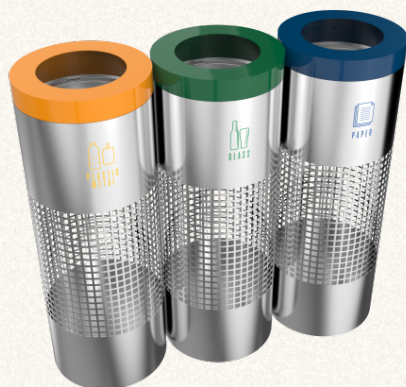

BELVEDERE SST stylish stainless steel recycle bins

§ MATERIAL	Stainless Steel
§ LINE	BELVEDERE
§ SETTING	Indoor use · All-weather outdoor
§ CAPACITIES	35L · 60L · 100L
§ CUSTOM	Capacity · Bin count · Labeling

§ STANDARD	Inner rings for trash bags	Removable lid

§ OPTIONAL	Internal bin linking

§ DIMENSIONS

3x35L: 78 × 26 × 75 cm

3x60L: 93 × 32 × 83 cm

3x100L: 120 × 40 × 90 cm