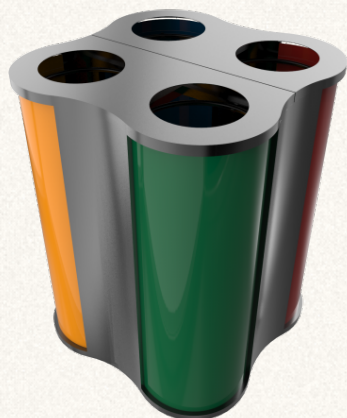

§ N° 1121

POLARIS PC symmetric shape recycling station in powder coated sheet metal

§ MATERIAL	Powder Coated Metal
§ LINE	POLARIS
§ SETTING	Indoor use · Protected outdoor
§ CAPACITIES	60L · 100L
§ CUSTOM	Capacity · Bin count · Labeling

§ STANDARD	Inner rings for trash bags	Removable lid

§ OPTIONAL	Lock mechanism

§ DIMENSIONS

4x60L: 67 × 67 × 85 cm

4x100L: 78 × 78 × 95 cm

§ N° 1130