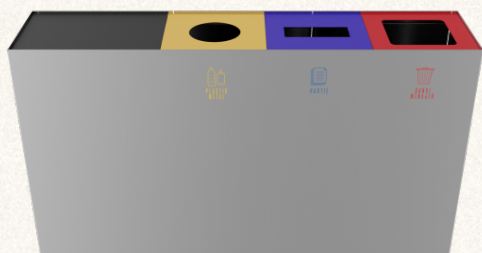

EIGER SST modern food court stainless steel trash bin

§ MATERIAL	Stainless Steel
§ LINE	EIGER
§ SETTING	Indoor use · All-weather outdoor
§ CAPACITIES	100L
§ CUSTOM	Capacity · Bin count · Labeling

§ STANDARD	Inner rings for trash bags	Removable lid

§ DIMENSIONS
174 × 39 × 97 cm