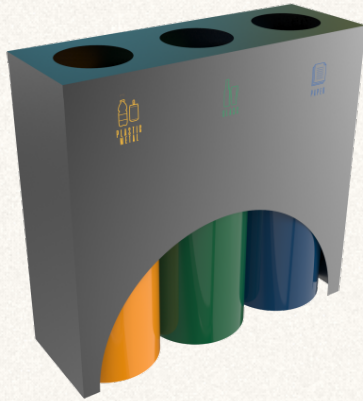

§ STANDARD	Inner rings for trash bags	Removable lid
------------	----------------------------	---------------

§ OPTIONAL	Flippable lid	Wheels
------------	---------------	--------

§ DIMENSIONS
174 × 39 × 97 cm

§ STANDARD	Inner rings for trash bags	Removable lid
------------	----------------------------	---------------

§ DIMENSIONS
174 × 39 × 97 cm

§ N° 879

ELM PC modern recycle bin station in powder coated sheet metal