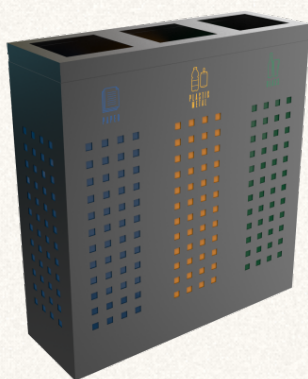

§ N° 1088

ALBRIS PC color coded sheet metal selective recycle bin

§ MATERIAL	Powder Coated Metal
§ LINE	ALBRIS
§ SETTING	Indoor use · Protected outdoor
§ CAPACITIES	35L · 60L · 100L
§ COLOR	Full product · any RAL
§ CUSTOM	Capacity · Bin count · Labeling

§ STANDARD 1.2mm steel body thickness

§ OPTIONAL Flippable lid Lock mechanism

§ DIMENSIONS

1x35L: 24 × 24 × 75 cm
1x60L: 29 × 29 × 85 cm
1x100L: 34 × 34 × 95 cm
2x35L: 48 × 24 × 75 cm
2x60L: 58 × 29 × 85 cm

§ N° 1096