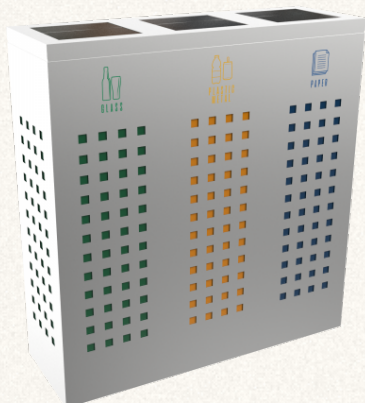

ALBRIS SST color coded stainless steel recycle bin

§ MATERIAL	Stainless Steel
§ LINE	ALBRIS
§ SETTING	Indoor use · All-weather outdoor
§ CAPACITIES	35L · 60L · 100L
§ CUSTOM	Capacity · Bin count · Labeling

§ STANDARD Inner rings for trash bags Removable lid

§ OPTIONAL Flippable lid Wheels Lock mechanism

§ DIMENSIONS

1x35L: 24 × 24 × 75 cm
1x60L: 29 × 29 × 85 cm
1x100L: 34 × 34 × 95 cm
2x35L: 48 × 24 × 75 cm
2x60L: 58 × 29 × 85 cm