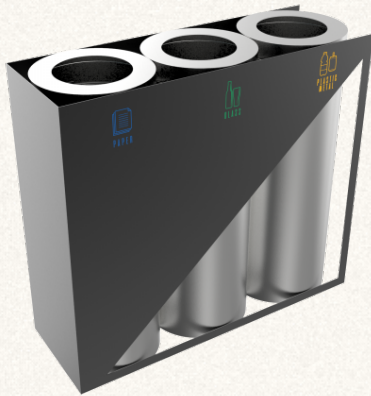

§ N° 929

TRIOLET SST stainless steel recycle bins with metal frame

§ MATERIAL	Stainless Steel + Metal
§ LINE	TRIOLET
§ SETTING	Indoor use · All-weather outdoor
§ CAPACITIES	35L · 60L · 100L
§ CUSTOM	Capacity · Bin count · Labeling

§ STANDARD

Inner rings for trash bags

Removable lid

§ DIMENSIONS

3x35L: 78 × 26 × 75 cm

3x60L: 93 × 32 × 83 cm

3x100L: 120 × 40 × 90 cm

§ N° 13949