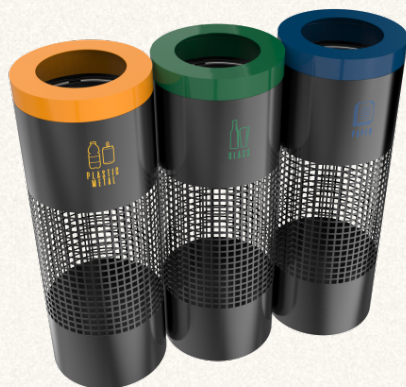

§ N° 1025

BELVEDERE PC stylish sheet metal recycle bins

§ MATERIAL	Powder Coated Metal
§ LINE	BELVEDERE
§ SETTING	Indoor use · Protected outdoor
§ CAPACITIES	35L · 60L · 100L
§ CUSTOM	Capacity · Bin count · Labeling

§ STANDARD	Inner rings for trash bags	Removable lid

§ OPTIONAL	Internal bin linking

§ DIMENSIONS

3x35L: 78 × 26 × 75 cm

3x60L: 93 × 32 × 83 cm

3x100L: 120 × 40 × 90 cm

§ N° 1032