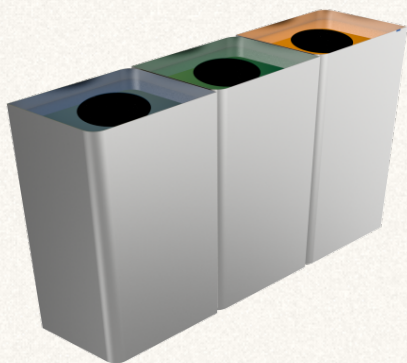

§ STANDARD	Inner rings for trash bags	Removable lid
------------	----------------------------	---------------

§ OPTIONAL	Internal bin linking
------------	----------------------

§ DIMENSIONS

3x35L: 69 × 23 × 75 cm

3x60L: 84 × 28 × 85 cm

3x100L: 99 × 33 × 95 cm

§ N° 996

POLLUX SST modern design recycle bins in stainless steel

§ MATERIAL	Stainless Steel
§ LINE	POLLUX
§ SETTING	Indoor use · All-weather outdoor
§ CAPACITIES	35L · 60L · 100L
§ CUSTOM	Capacity · Bin count · Labeling