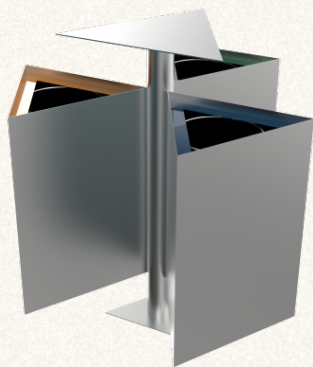

§ N° 1007

ZUPO SST outdoor recycle bins made of stainless steel

§ MATERIAL	Stainless Steel
§ LINE	ZUPO
§ SETTING	Indoor use · All-weather outdoor
§ CAPACITIES	35L · 60L
§ CUSTOM	Capacity · Bin count · Labeling

§ STANDARD

Inner rings for trash bags

Removable lid

§ DIMENSIONS

3x35L: L 45x70/ H pole 120

3x60L: L 55x80/ H pole 120