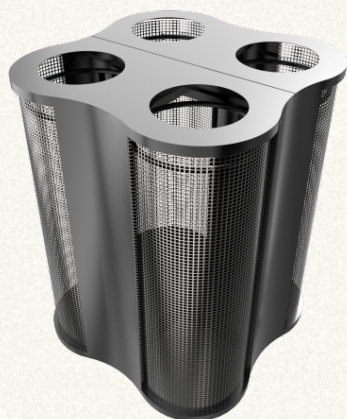

POLARIS PCM elegant symmetric shape recycling station in sheet metal

§ MATERIAL	Powder Coated Metal
§ LINE	POLARIS
§ SETTING	Indoor use · Protected outdoor
§ CAPACITIES	60L · 100L
§ CUSTOM	Capacity · Bin count · Labeling

§ STANDARD	Inner rings for trash bags	Removable lid

§ OPTIONAL	Wheels	Lock mechanism

§ DIMENSIONS

4x60L:	67 × 67 × 85 cm
4x100L:	78 × 78 × 95 cm