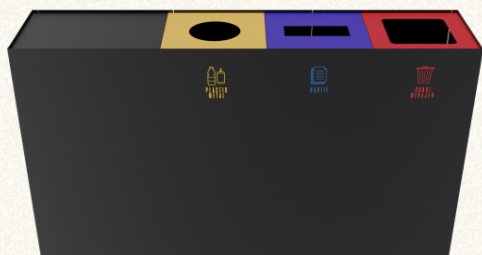

§ N° 14300

EIGER PC modern food court sheet metal trash bin

§ MATERIAL	Powder Coated Metal
§ LINE	EIGER
§ SETTING	Indoor use · Protected outdoor
§ CAPACITIES	100L
§ CUSTOM	Capacity · Bin count · Labeling

§ STANDARD	Inner rings for trash bags	Removable lid

§ OPTIONAL	Flippable lid	Wheels

§ DIMENSIONS
174 × 39 × 97 cm

§ N° 14333