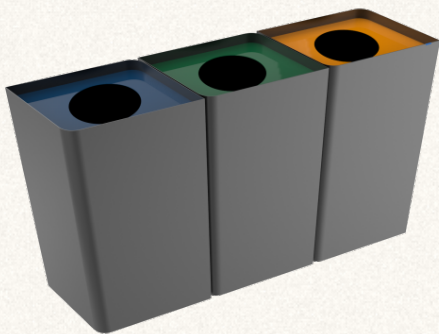

POLLUX PC modern design recycle bins in sheet metal

§ MATERIAL	Powder Coated Metal
§ LINE	POLLUX
§ SETTING	Indoor use · Protected outdoor
§ CAPACITIES	35L · 60L · 100L
§ CUSTOM	Capacity · Bin count · Labeling

§ STANDARD	Inner rings for trash bags	Removable lid

§ OPTIONAL	Internal bin linking

§ DIMENSIONS

3x35L: 69 × 23 × 75 cm

3x60L: 84 × 28 × 85 cm

3x100L: 99 × 33 × 95 cm