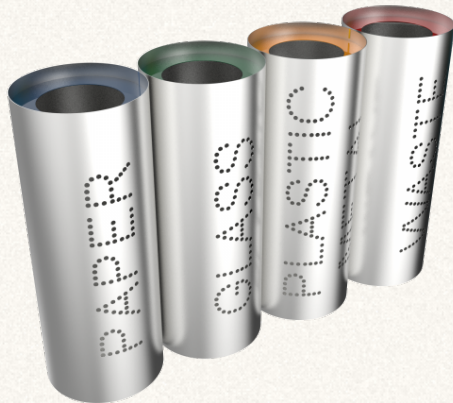

§ N° 852

MUNDIN SST stylish recycle bins in stainless steel

§ MATERIAL	Stainless Steel
§ LINE	MUNDIN
§ SETTING	Indoor use · All-weather outdoor
§ CAPACITIES	35L · 60L · 100L
§ CUSTOM	Capacity · Bin count · Labeling

§ STANDARD 1.2mm steel body thickness

§ OPTIONAL Flippable lid Wall mounting

§ NOTES Laser-cut lettering

§ DIMENSIONS

3x35L: 90 × 30 × 75 cm
3x60L: 105 × 35 × 85 cm
3x100L: 120 × 40 × 95 cm
4x35L: 120 × 30 × 75 cm
4x60L: 140 × 35 × 85 cm