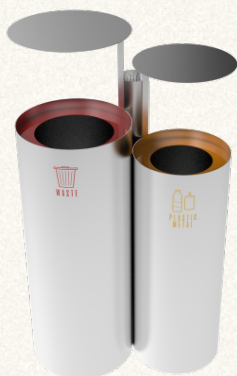

NAZAS SST stainless steel recycling station with ashtray

§ MATERIAL	Stainless Steel
§ LINE	NAZAS
§ SETTING	Indoor use · All-weather outdoor
§ CAPACITIES	35L · 60L · 100L
§ CUSTOM	Capacity · Bin count · Labeling

§ STANDARD	1.2mm steel body thickness

§ DIMENSIONS

2x35L: Ø0 × 0 cm
2x60L: Ø0 × 0 cm
2x100L: Ø0 × 0 cm