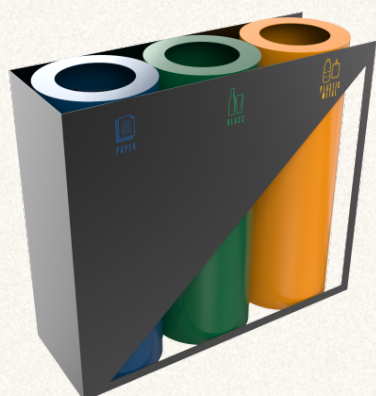

TRIOLET PC sheet metal recycle bins modern frame

§ MATERIAL	Powder Coated Metal
§ LINE	TRIOLET
§ SETTING	Indoor use · Protected outdoor
§ CAPACITIES	35L · 60L · 100L
§ CUSTOM	Capacity · Bin count · Labeling

§ STANDARD	Inner rings for trash bags	Removable lid

§ DIMENSIONS

3x35L:	78 × 26 × 75 cm
3x60L:	93 × 32 × 83 cm
3x100L:	120 × 40 × 90 cm