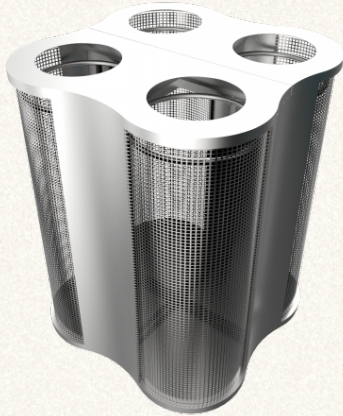

§ N° 1141

POLARIS SSTM elegant symmetric shape recycle bin option in stainless steel

§ MATERIAL	Stainless Steel
§ LINE	POLARIS
§ SETTING	Indoor use · All-weather outdoor
§ CAPACITIES	60L · 100L
§ CUSTOM	Capacity · Bin count · Labeling

§ STANDARD	Inner rings for trash bags

§ OPTIONAL	Wheels	Lock mechanism

§ DIMENSIONS

4x60L: 67 × 67 × 85 cm

4x100L: 78 × 78 × 95 cm

§ N° 990