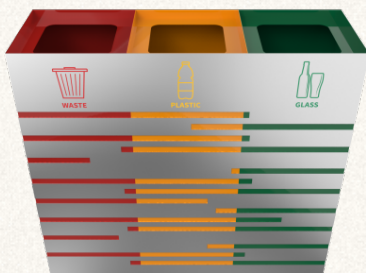

KANDEL SST stainless steel trash bins for selective waste collection

§ MATERIAL	Stainless Steel
§ LINE	KANDEL
§ SETTING	Indoor use · All-weather outdoor
§ CAPACITIES	35L · 60L · 100L
§ CUSTOM	Capacity · Bin count · Labeling

§ STANDARD	Inner rings for trash bags	Removable lid

§ OPTIONAL	Flippable lid	Wheels

§ DIMENSIONS

3x35L: 76 × 26 × 75 cm
3x60L: 93 × 32 × 85 cm
3x100L: 116 × 39 × 95 cm
4x35L: 104 × 26 × 75 cm
4x60L: 124 × 32 × 85 cm