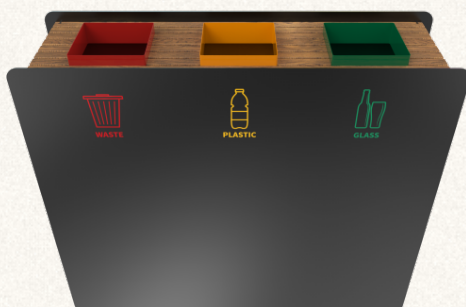

TOLIMA PC ingenious powder coated metal and wood recycle bins

§ MATERIAL	Powder Coated Metal + Wood
§ LINE	TOLIMA
§ SETTING	Indoor use · Protected outdoor
§ CAPACITIES	35L · 60L · 100L
§ CUSTOM	Capacity · Bin count · Labeling

§ STANDARD	Inner rings for trash bags	Removable lid

§ OPTIONAL	Wheels

§ DIMENSIONS

3x35L: 92 × 27 × 83 cm
3x60L: 110 × 33 × 92 cm
3x100L: 131 × 40 × 102 cm
4x35L: 118 × 27 × 83 cm
4x60L: 142 × 33 × 92 cm